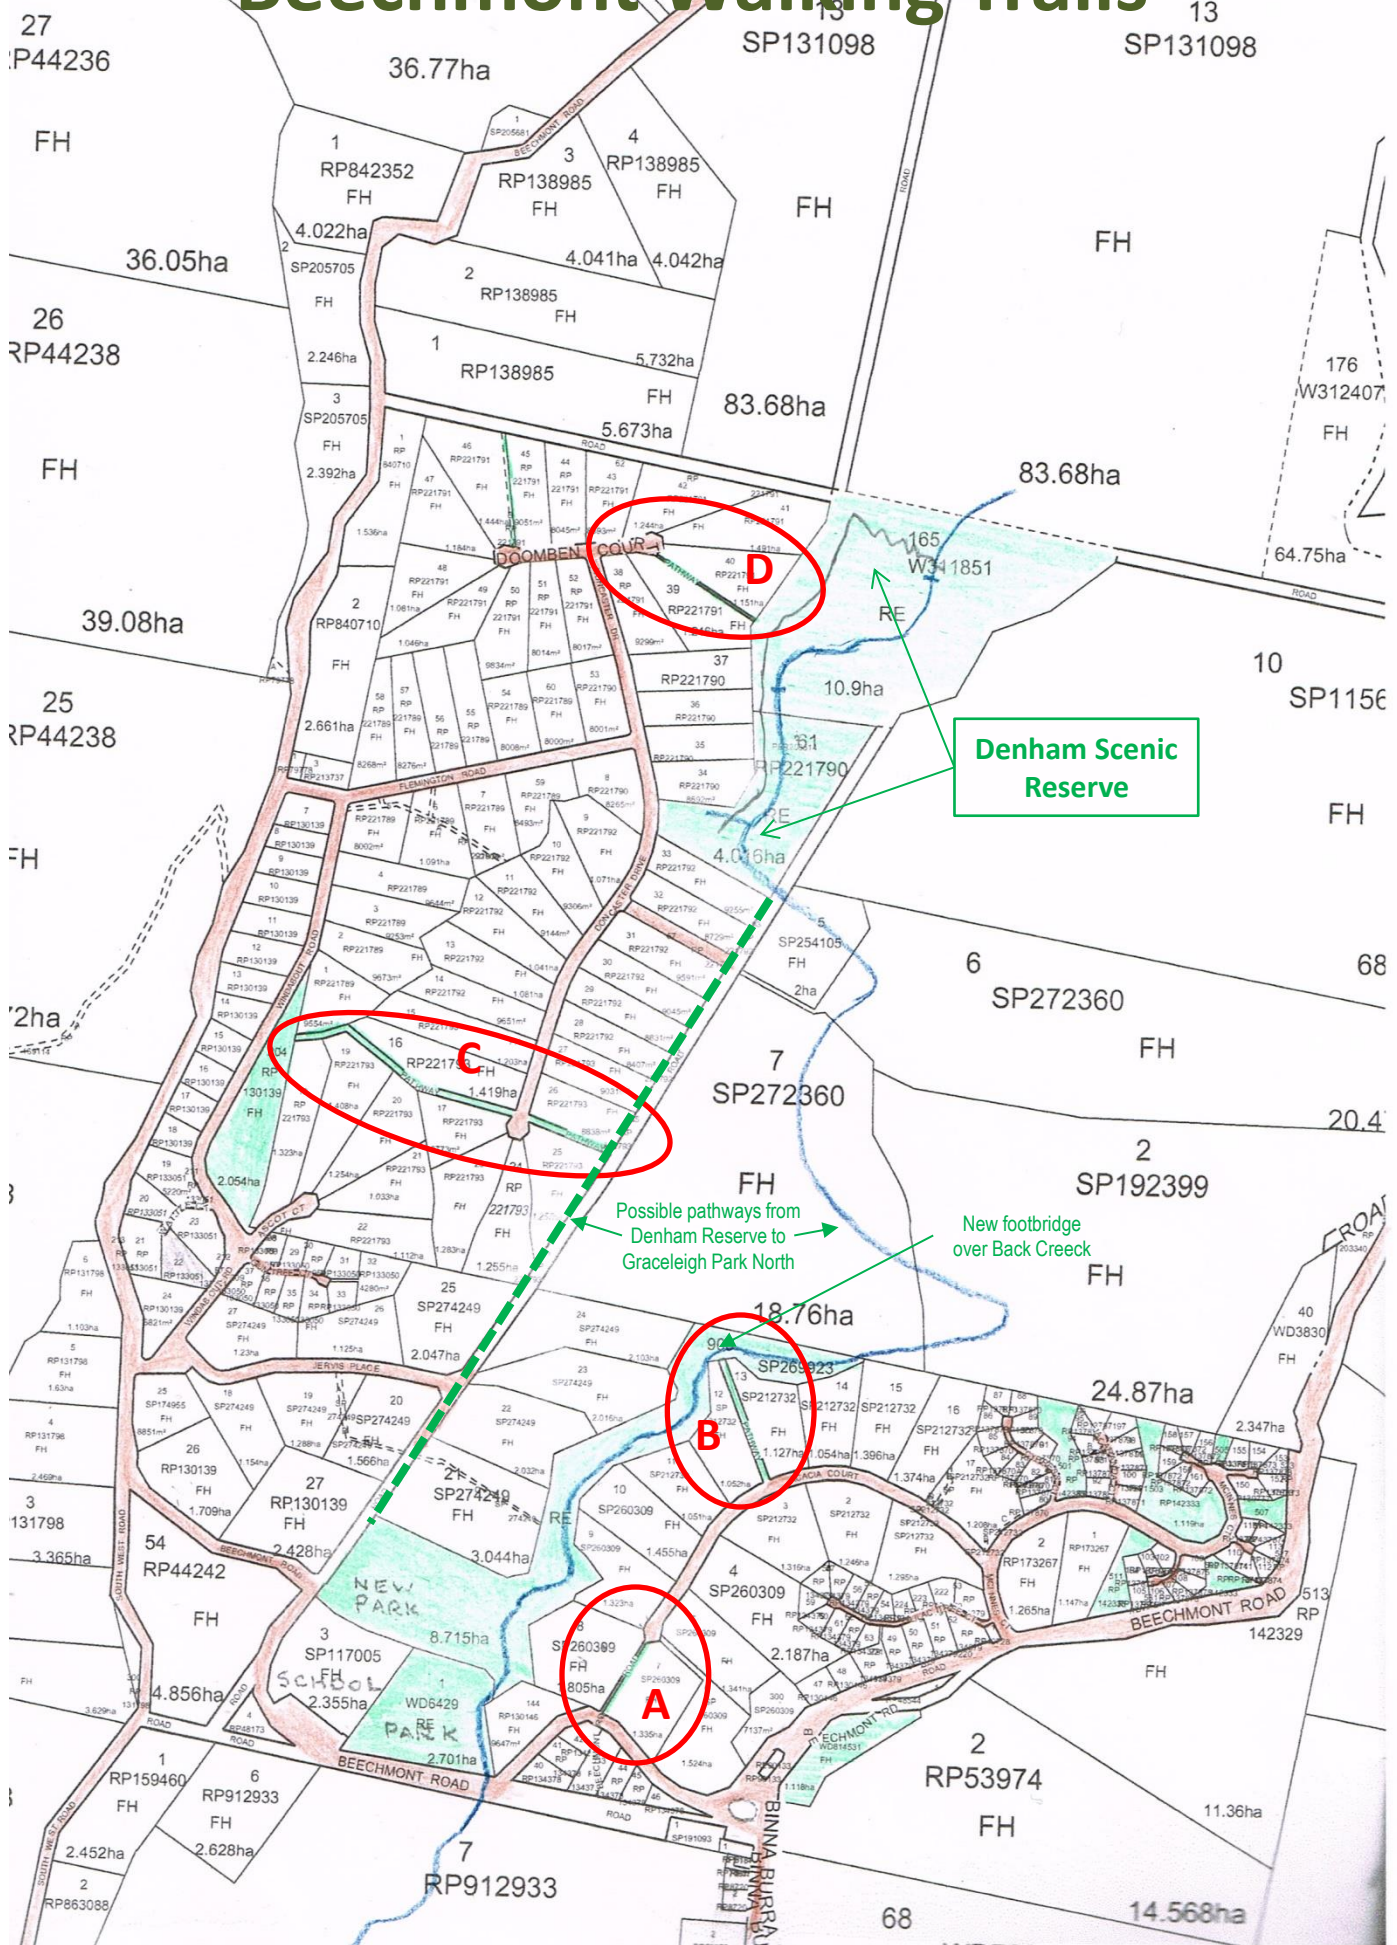

# Beechmont Walking Trails

**D**

**Denham Scenic Reserve**

**C**

Possible pathways from Denham Reserve to Graceleigh Park North

New footbridge over Back Creek

**B**

**A**